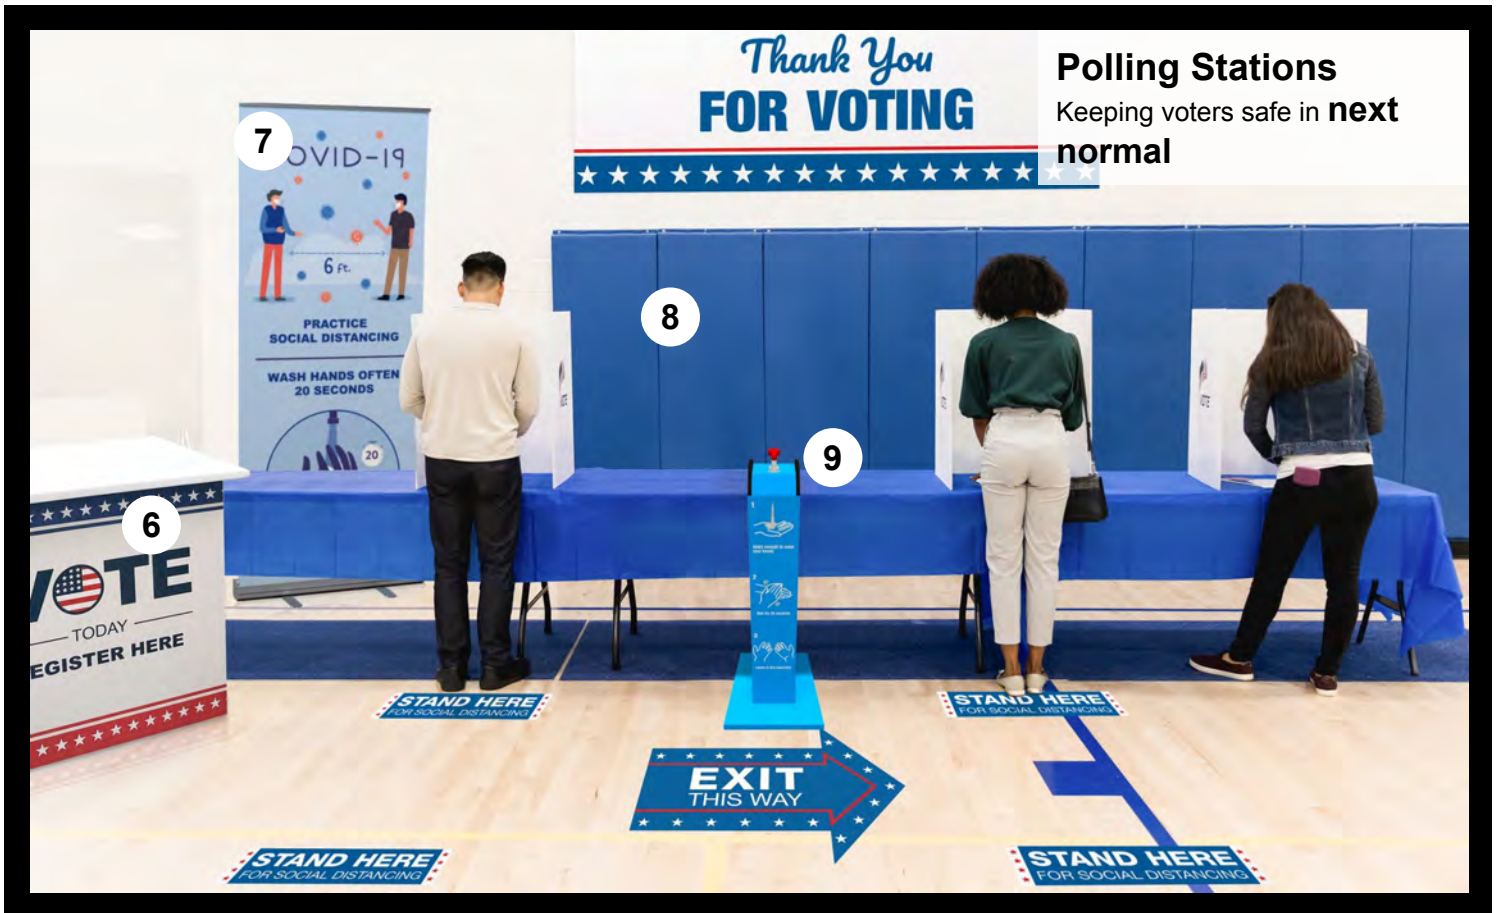

### **FLOOR DECALS**

Easy to apply and remove without residue. Perfect for temporary use but durable enough to last

- Direct public to the correct room
- Keep foot traffic moving in one direction to reduce exposure

### **HELPFUL INSTRUCTIONS**

Post-It® Notes are an efficient way to give messages that stick.

- Hand registration requirements to unregistered voters

Thank You  
**FOR VOTING**

## Polling Stations

Keeping voters safe in **next normal**