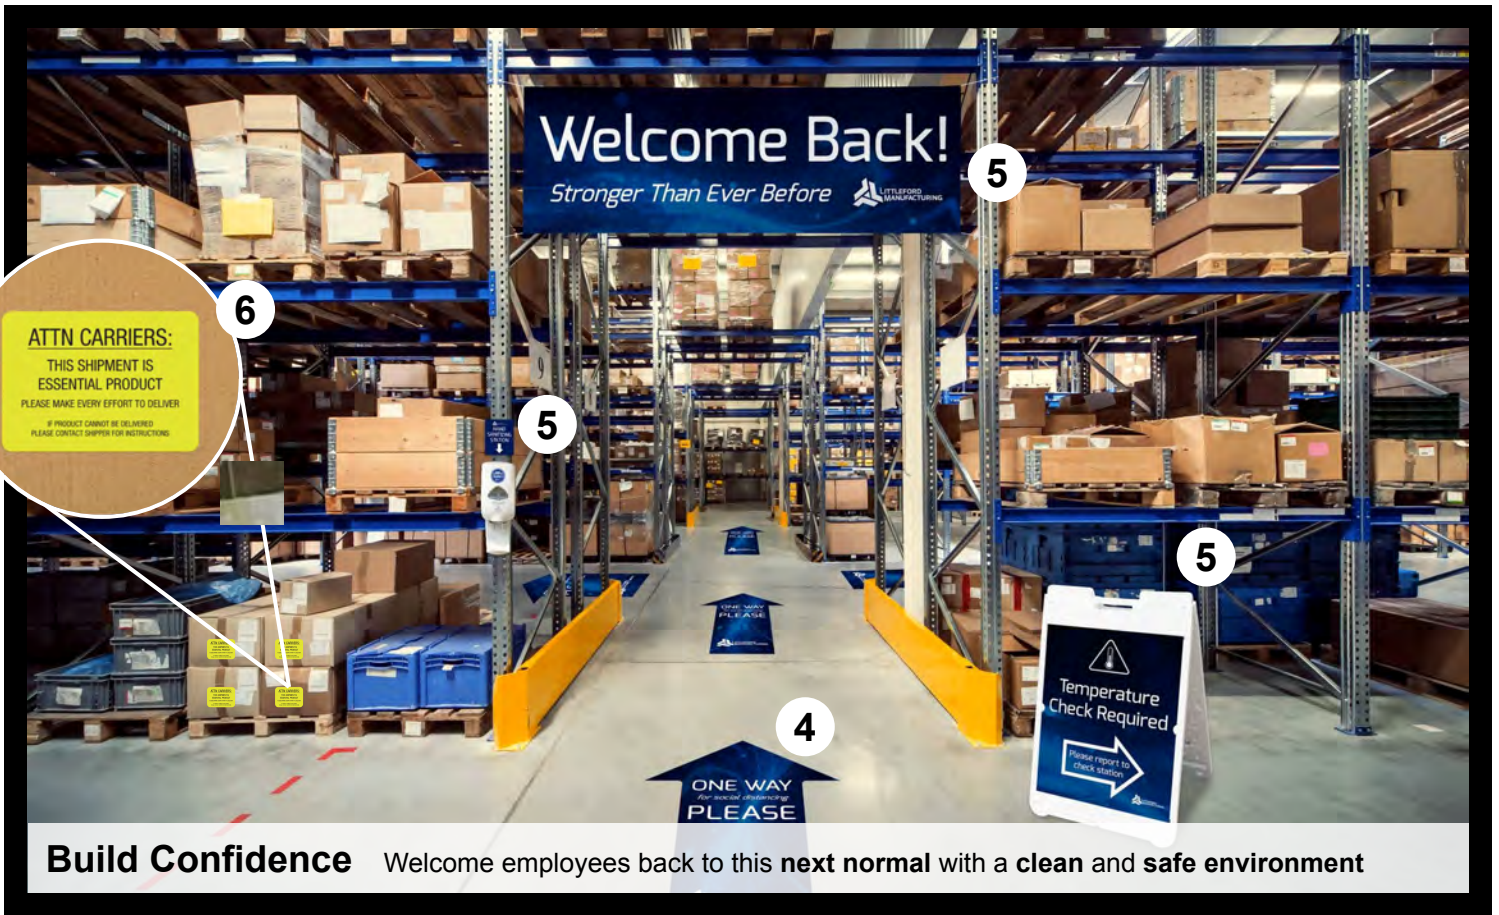

### EMPLOYEE PACKETS

Inform and welcome your new and returning employees.

Kits should include:

- Updated policies for health, safety and security
- HR programs for returning from leave
- CDC or state-recommended disaster plans

### ACRYLIC PARTITIONS

Provide separation between close employee workspaces:

- Available with slot/bent bottom and custom sizes
- Easy to sanitize

### “EAR SAVER” MASK HOOKS

Ensure employee comfort while wearing masks in the workplace:

- Disposable and adjustable
- Branded for your company
- Great giveaways for customer appreciation

**Build Confidence** Welcome employees back to this next normal with a clean and safe environment

## 4 | FLOOR DECALS

Help employees stay healthy and feel safe by limiting contact in the workplace:

- Shaped floor decals direct traffic flow and indicate proper distancing
- A variety of shapes and sizes are available to fit a number of applications
- 8mil textured vinyl provides a non-slip surface and stands up to daily use